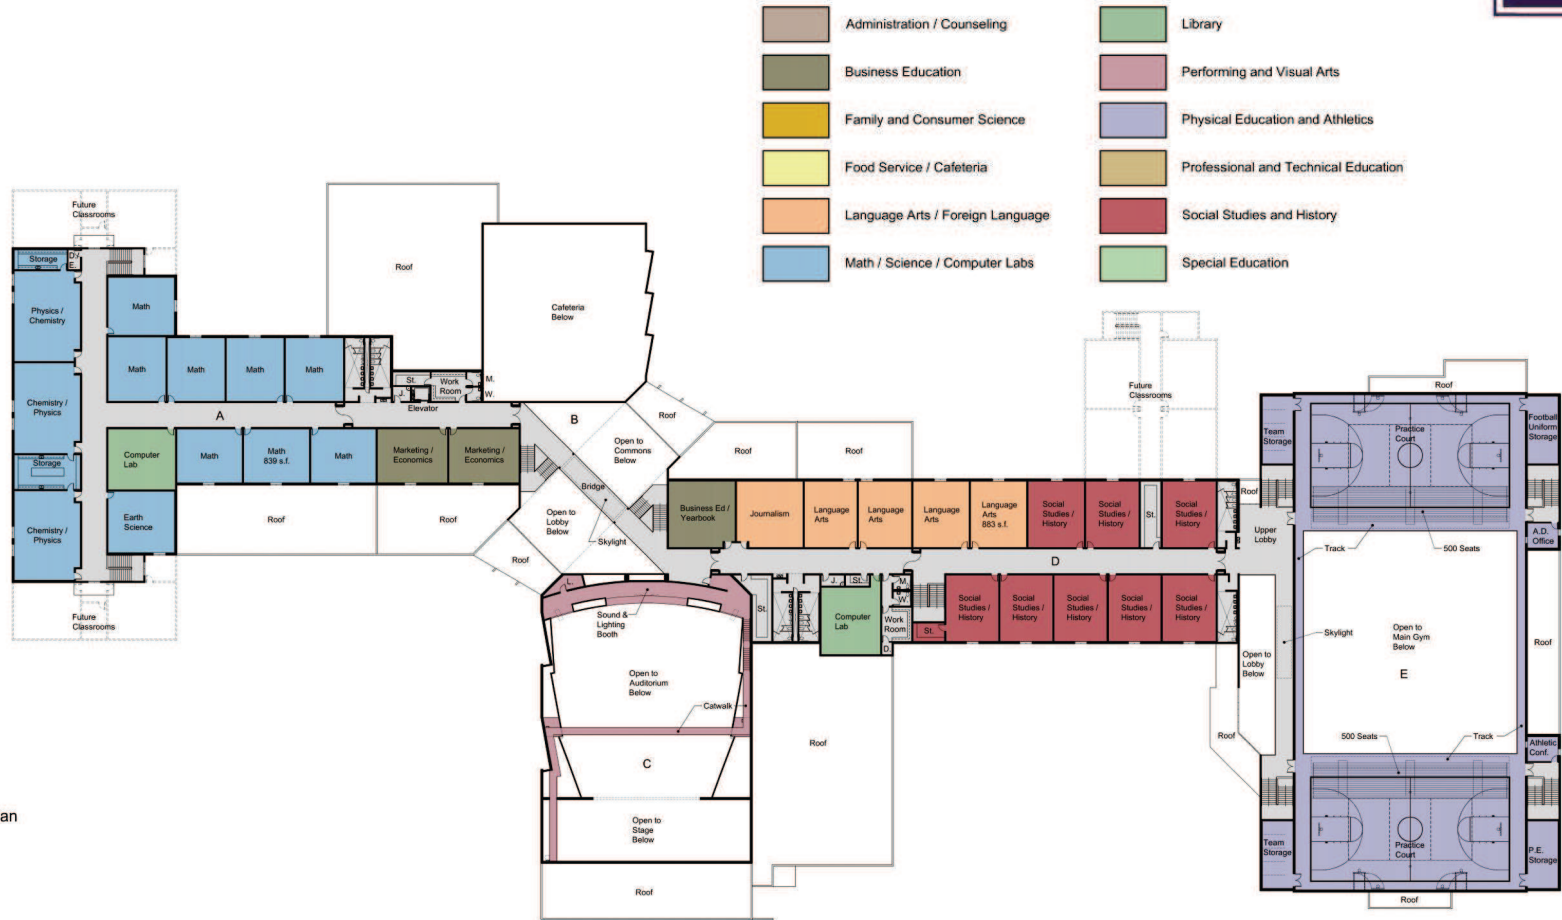

New Lewiston High School Upper Level Floor Plan

Upper Level Floor Plan
Scale: 1" = 30'-0"